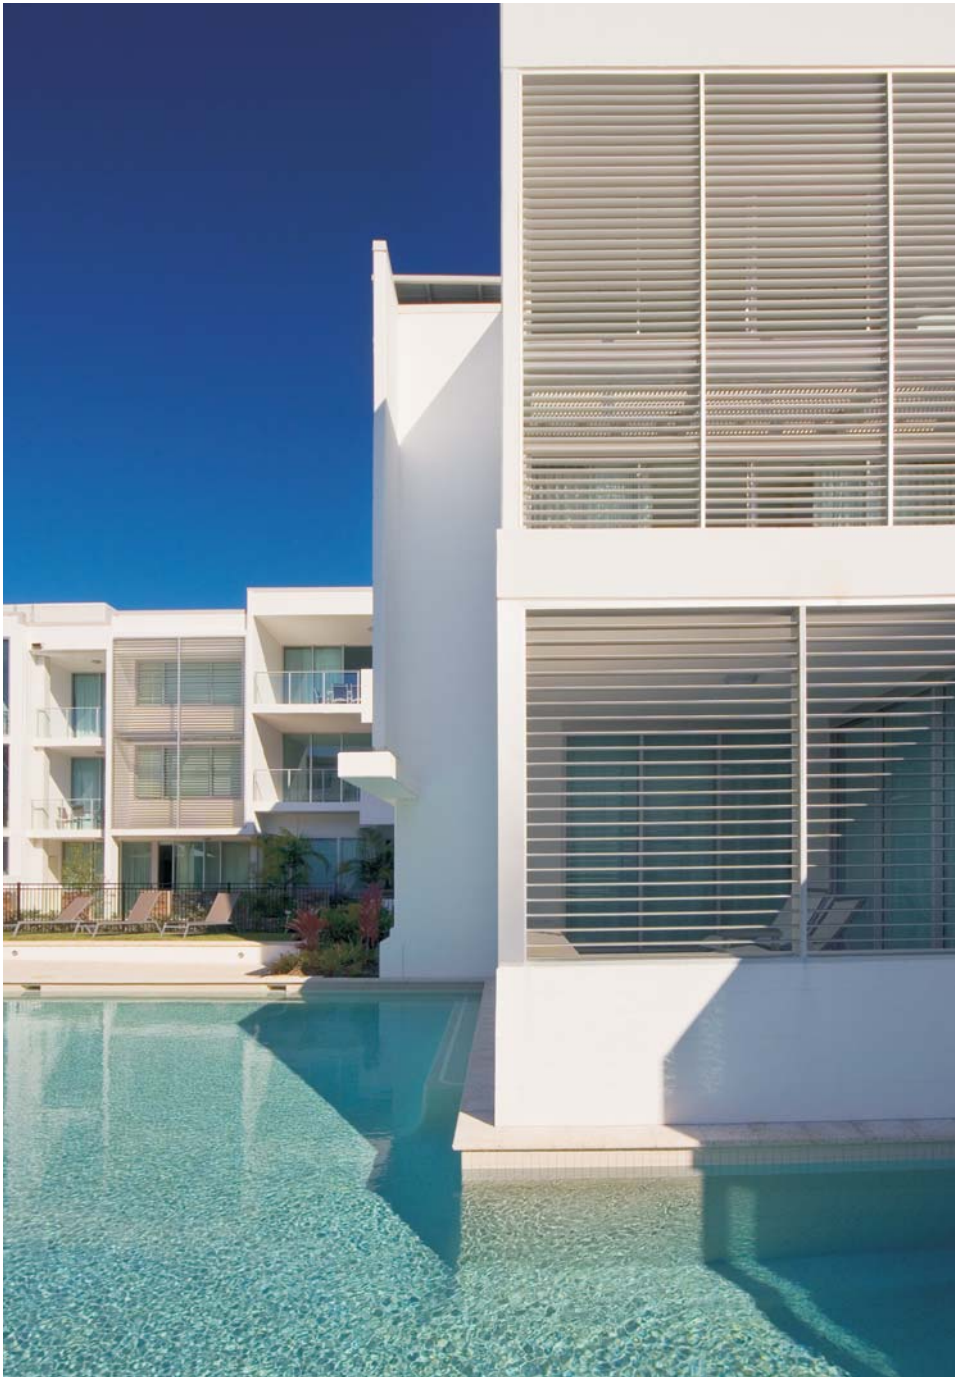

ELEMENT ON COOLUM QLD

Element on Coolum Beach is a luxury residential development situated in the heart of the spectacular Sunshine Coast.

The three-level development includes 49 apartments arrayed around a large central courtyard and smaller court spaces, with active retail tenancies on the seaside street level.

The apartments themselves are configured in one, two, three and four bedroom formats. There are also seven superior penthouses.

The project was designed by the Buchan Group for Ariadne Development and was completed in 2006.

ELEMENT ON COOLUM QLD INTERIORS

Element on Coolum Beach is a luxury residential development situated in the heart of the spectacular Sunshine Coast.

The three-level development includes 49 apartments arrayed around a large central courtyard and smaller court spaces, with active retail tenancies on the seaside street level.